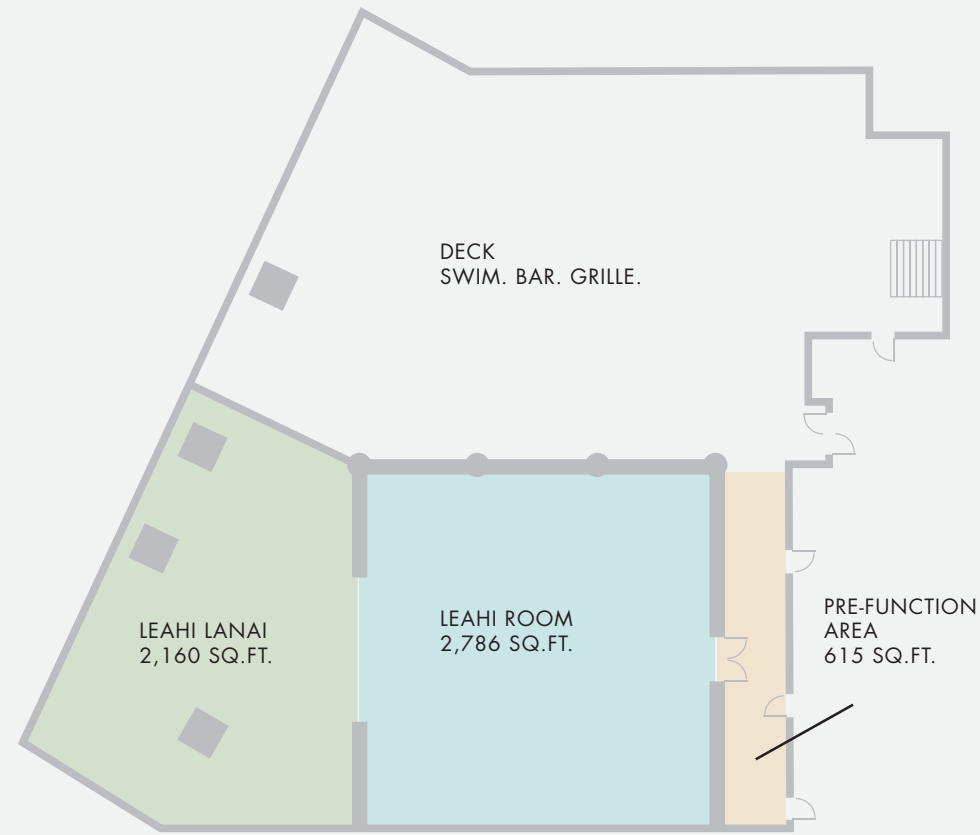

MEETINGS &
SPECIAL EVENTS

QUEEN KAPI'OLANI HOTEL
150 KAPAHULU AVENUE
HONOLULU HI 96815
QUEENKAPIOLANI.COM

	Leahi Ballroom 2,786 sq ft		Leahi Lanai 2,160 sq ft		PreFunction 615 sq ft
	TABLES	PAX	TABLES	PAX	
Banquet Rounds	16	160	10	100	
U Shape	19	38			
Boardroom	14	14			
Classroom	60	180	30	80	
Theater		300		140	
Cocktail Reception		300		140	60